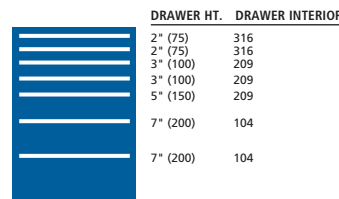

PART NO.	DRWS.	COMPTS.
ST0900-0703	7	-
ST0900-0703A	7	67

door cabinet is 23 1/2" deep

DRAWER HT.	DRAWER INTERIOR
3" (100)	316
3" (100)	316
3" (100)	316
5" (150)	209
7" (200)	209
9" (250)	104

PART NO.	DRWS.	COMPTS.
ST0900-0602	6	-
ST0900-0602A	6	70

DRAWER HT.	DRAWER INTERIOR
3" (100)	316
5" (150)	209
7" (200)	206
7" (200)	104
9" (250)	104

PART NO.	DRWS.	COMPTS.
ST0900-0503	5	-
ST0900-0503A	5	39

DRAWER HT.	DRAWER INTERIOR
7" (200)	209
7" (200)	209
9" (250)	104
9" (250)	104

PART NO.	DRWS.	COMPTS.
ST0900-0401	4	-
ST0900-0401A	4	26