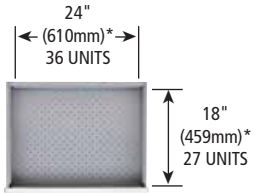

ST Width Easy-Order Cabinet Combinations

*inside usable drawer dimensions

ST Width Cabinets

- 100% extension drawers

This versatile footprint combines high density with easy ergonomic accessibility. It makes an ideal replacement for existing shelving, and is a popular size for mobile cabinets.