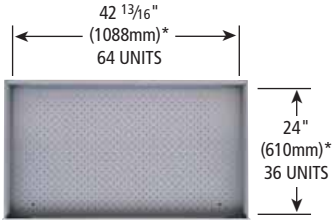

MW Mid-Width Easy-Order Cabinet Combinations

*inside usable drawer dimensions

MW Mid-Width Cabinets

- 100% extension drawers with 440 lb. load capacity

These cabinets are ideal for storing tools and parts that are 24" in length or longer, while allowing for the combined storage of short and long items in the same cabinet.