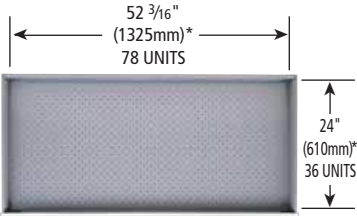

DW Double Width Easy-Order Cabinet Combinations

*inside usable drawer dimensions

DW Double Width Cabinets

- 100% extension drawers with 440 lb. load capacity

DW cabinets are perfect for stacking above pairs of SC

Standard Width cabinets, and allow for storage of items up to 52" in length. Their huge capacity can hold up to 8 cubic feet.

How to order a Double Width Easy-Order Cabinet

1. **Select Easy-Order Cabinet Combination** either without or with drawer interior sets (designated by a "B" at the end of the part number – i.e., DW0750-0601FB). Drawer interior sets are shown on page 35.